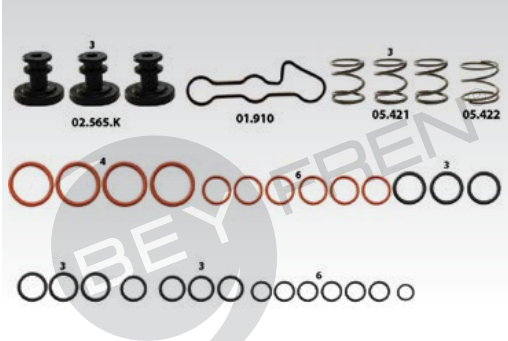

T.50.8006.2 50.8006.2

Org. Unit No:
K019821
K015261
K019819
K019819N50
21083660
7421083660
MODEL
VOLVO
RVI