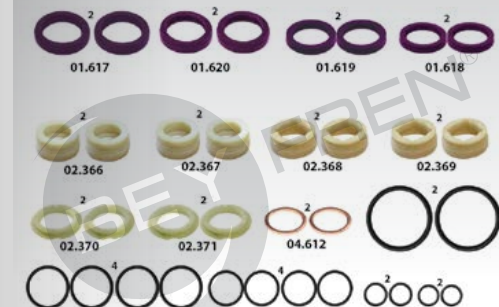

MODEL
MERCEDES
MAN
HYUNDAI