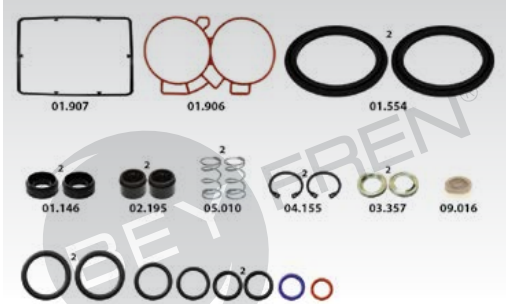

T.60.8030.1 60.8030.1

MODEL
EBS
GEN E 2S/2M
STANDARD